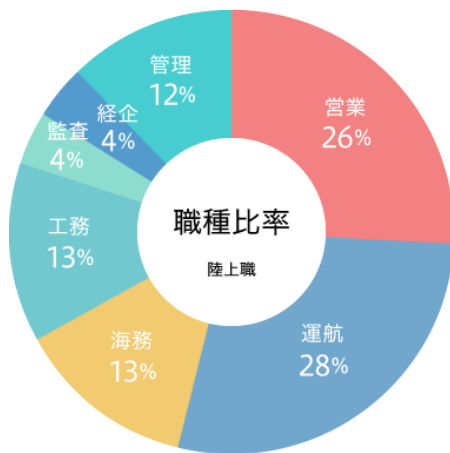

* FY2020

* FY2020

Average years of service

7.4 years

* FY2020

* FY2020

Number of annual holidays

127 days

* FY2020

Retention rate for less than 3
years after joining the company

87.5 %

* FY2020

Average overtime hours

11 hours

* FY2020