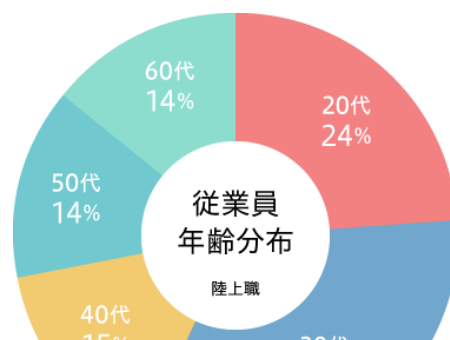

Our domestic market share

59.8 %

* FY2019

Average age of employees

40.9 years old

* FY2020

Male-female ratio track and field occupation

6:4